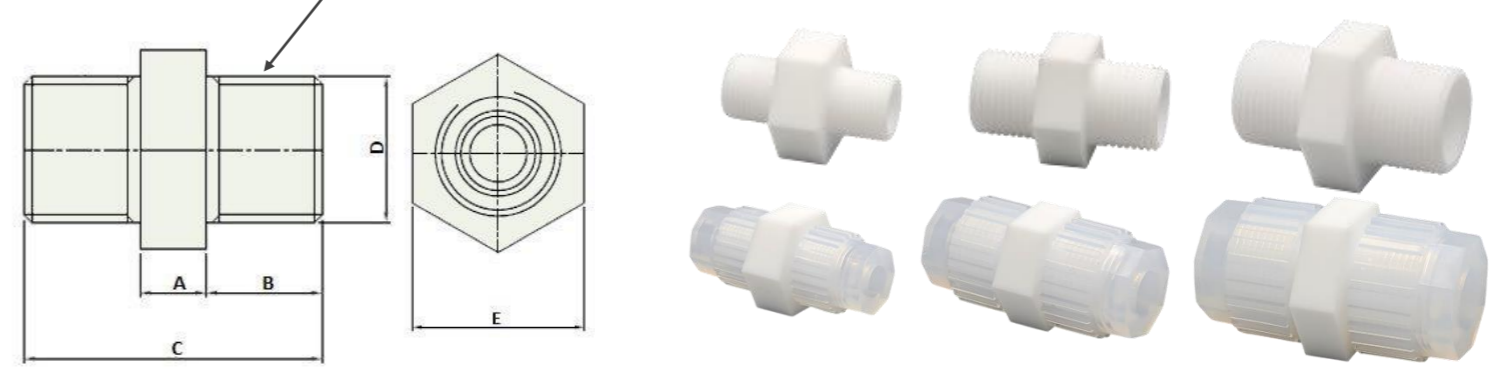

Fitting

PTFE FITTING

ELBOW

No.	Tube Size	Dimension (mm)								
		A	B	C	D	E	F	G	H	I
E02	1/4"	8	17	27.5	Φ12	18	9	8	17	27.5
E03	3/8"	11	23	37.5	Φ18	24	12	11	23	37.5
E04	1/2"	14	28	45.5	Φ22	28	14	14	28	45.5
E05	3/4"	19	38	56.5	Φ30	38	19	19	38	56.5
E06	1"	26	52	79	Φ42	52	26	26	52	79

UNION

No.	Tube Size	Dimension (mm)				
		A	B	C	D	E
U02	1/4"	9	10.5	30	Φ12	20
U03	3/8"	10	14.5	39	Φ18	24
U04	1/2"	10	17.5	45	Φ22	30
U05	3/4"	13	18.5	50	Φ30	40
U06	1"	16	27	70	Φ42	50

TEE

No.	Tube Size	Dimension (mm)									
		A	B	C	D	E	F	G	H	I	J
T02	1/4"	19.5	18	10.5	39	Φ12	18	9	9	18	28.5
T03	3/8"	26.5	24	14.5	53	Φ18	24	12	12	24	38.5
T04	1/2"	31.5	28	17.5	69	Φ22	28	14	14	28	45.5
T05	3/4"	37.5	38	18.5	75	Φ30	38	19	19	38	56.5
T06	1"	53	52	27	106	Φ42	52	26	26	52	79

Reducing

No.	Tube Size	No.	Tube Size
R23	1/4" x 3/8"	R34	3/8" x 1/2"
R24	1/4" x 1/2"	R35	3/8" x 3/4"
R25	1/4" x 3/4"	R36	3/8" x 1"
R26	1/4" x 1"	R45	1/2" x 3/4"
		R46	1/2" x 1"

Cross

No.	Tube Size
C02	1/4" x 1/4"
C03	3/8" x 3/8"
C04	1/2" x 1/2"
C05	3/4" x 3/4"
C06	1" x 1"

Y-Fitting

No.	Tube Size
Y02	1/4" x 1/4"
Y03	3/8" x 3/8"
Y04	1/2" x 1/2"
Y05	3/4" x 3/4"
Y06	1" x 1"

상세 치수는 영업부로 문의하시거나 승인도를 요청 바랍니다. 사전 예고 없이 변경될 수 있습니다.
For detailed dimensions, please contact Sales or request an approval drawing. Subject to change without prior notice.