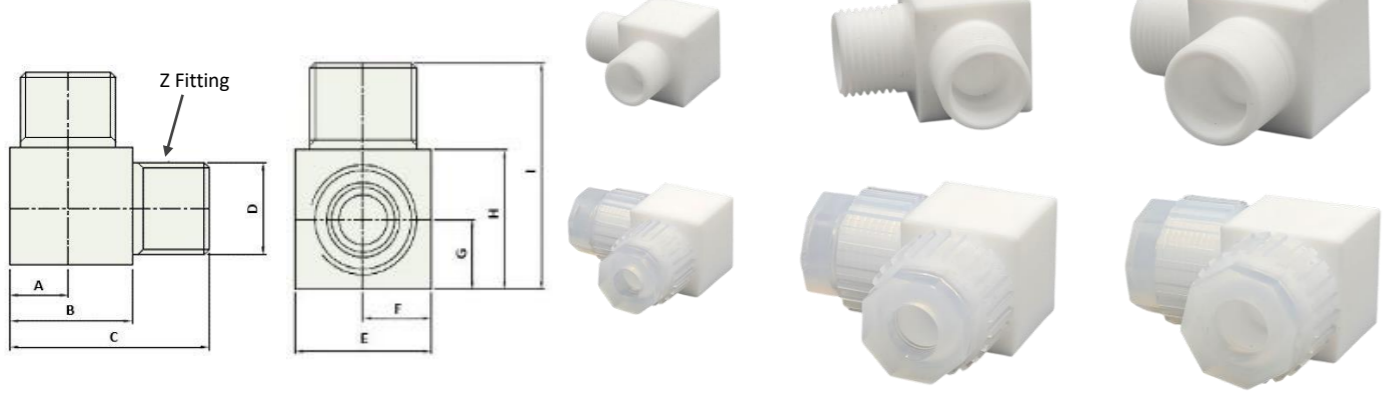

Fitting

PTFE FITTING

ELBOW

No.	Tube Size	Dimension (mm)								
		A	B	C	D	E	F	G	H	I
E02	1/4"	8	17	27.5	Φ12	18	9	8	17	27.5
E03	3/8"	11	23	37.5	Φ18	24	12	11	23	37.5
E04	1/2"	14	28	45.5	Φ22	28	14	14	28	45.5
E05	3/4"	19	38	56.5	Φ30	38	19	19	38	56.5
E06	1"	26	52	79	Φ42	52	26	26	52	79

UNION

No.	Tube Size	Dimension (mm)				
		A	B	C	D	E
U02	1/4"	9	10.5	30	Φ12	20
U03	3/8"	10	14.5	39	Φ18	24
U04	1/2"	10	17.5	45	Φ22	30
U05	3/4"	13	18.5	50	Φ30	40
U06	1"	16	27	70	Φ42	50

TEE

No.	Tube Size	Dimension (mm)									
		A	B	C	D	E	F	G	H	I	J
T02	1/4"	19.5	18	10.5	39	Φ12	18	9	9	18	28.5
T03	3/8"	26.5	24	14.5	53	Φ18	24	12	12	24	38.5
T04	1/2"	31.5	28	17.5	69	Φ22	28	14	14	28	45.5
T05	3/4"	37.5	38	18.5	75	Φ30	38	19	19	38	56.5
T06	1"	53	52	27	106	Φ42	52	26	26	52	79

Reducing

No.	Tube Size	No.	Tube Size
R23	1/4" x 3/8"	R34	3/8" x 1/2"
R24	1/4" x 1/2"	R35	3/8" x 3/4"
R25	1/4" x 3/4"	R36	3/8" x 1"
R26	1/4" x 1"	R45	1/2" x 3/4"
		R46	1/2" x 1"

Cross

No.	Tube Size
C02	1/4" x 1/4"
C03	3/8" x 3/8"
C04	1/2" x 1/2"
C05	3/4" x 3/4"
C06	1" x 1"

Y-Fitting

No.	Tube Size
Y02	1/4" x 1/4"
Y03	3/8" x 3/8"
Y04	1/2" x 1/2"
Y05	3/4" x 3/4"
Y06	1" x 1"

상세 치수는 영업부로 문의하시거나 승인도를 요청 바랍니다. 사전 예고 없이 변경될 수 있습니다.
For detailed dimensions, please contact Sales or request an approval drawing. Subject to change without prior notice.