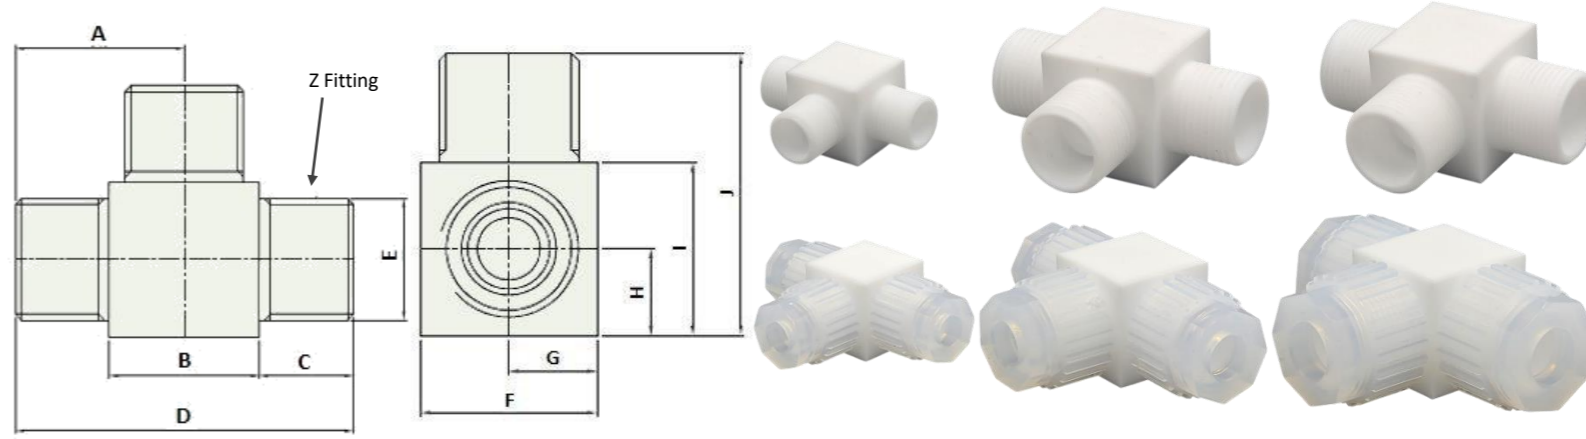

Fitting

PTFE FITTING

ELBOW

No.	Tube Size	Dimension (mm)								
		A	B	C	D	E	F	G	H	I
E02	1/4"	8	17	27.5	Φ12	18	9	8	17	27.5
E03	3/8"	11	23	37.5	Φ18	24	12	11	23	37.5
E04	1/2"	14	28	45.5	Φ22	28	14	14	28	45.5
E05	3/4"	19	38	56.5	Φ30	38	19	19	38	56.5
E06	1"	26	52	79	Φ42	52	26	26	52	79

UNION

No.	Tube Size	Dimension (mm)				
		A	B	C	D	E
U02	1/4"	9	10.5	30	Φ12	20
U03	3/8"	10	14.5	39	Φ18	24
U04	1/2"	10	17.5	45	Φ22	30
U05	3/4"	13	18.5	50	Φ30	40
U06	1"	16	27	70	Φ42	50

TEE

No.	Tube Size	Dimension (mm)									
		A	B	C	D	E	F	G	H	I	J
T02	1/4"	19.5	18	10.5	39	Φ12	18	9	9	18	28.5
T03	3/8"	26.5	24	14.5	53	Φ18	24	12	12	24	38.5
T04	1/2"	31.5	28	17.5	69	Φ22	28	14	14	28	45.5
T05	3/4"	37.5	38	18.5	75	Φ30	38	19	19	38	56.5
T06	1"	53	52	27	106	Φ42	52	26	26	52	79

Reducing

No.	Tube Size	No.	Tube Size
R23	1/4" x 3/8"	R34	3/8" x 1/2"
R24	1/4" x 1/2"	R35	3/8" x 3/4"
R25	1/4" x 3/4"	R36	3/8" x 1"
R26	1/4" x 1"	R45	1/2" x 3/4"
		R46	1/2" x 1"

Cross

No.	Tube Size
C02	1/4" x 1/4"
C03	3/8" x 3/8"
C04	1/2" x 1/2"
C05	3/4" x 3/4"
C06	1" x 1"

Y-Fitting

No.	Tube Size
Y02	1/4" x 1/4"
Y03	3/8" x 3/8"
Y04	1/2" x 1/2"
Y05	3/4" x 3/4"
Y06	1" x 1"

상세 치수는 영업부로 문의하시거나 승인도를 요청 바랍니다. 사전 예고 없이 변경될 수 있습니다.
For detailed dimensions, please contact Sales or request an approval drawing. Subject to change without prior notice.